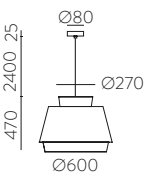

LED BULBS
Pag. 484

		FINISH	LAMP	ON/OFF
450mm 		☐ ☐	1xE27 LED	C391642BLI
		☐ ☐		C391642ARLI
		☐ ☐		C391642VELI
		☐ ☐		C39164BBLI
		☐ ☐		C39164ARLI
		☐ ☐		C39164VELI
600mm 		☐ ☐	1xE27 LED	C391662BLI
		☐ ☐		C391662ARLI
		☐ ☐		C391662VELI
		☐ ☐		C39166BBLI
		☐ ☐		C39166ARLI
		☐ ☐		C39166VELI

FINISH ☐ ☐ WHITE - WHITE | BLANCO - BLANCO ☐ ☐ WHITE - SAND | BLANCO - ARENA ☐ ☐ WHITE - GREEN | BLANCO - VERDE ☐ ☐ WHITE | BLANCO ☐ ☐ BLACK | NEGRO

IP20 IK05 ☐ ☒ **CUSTOM**

COTTON / LINEN - METAL | ALGODÓN / LINO - METAL