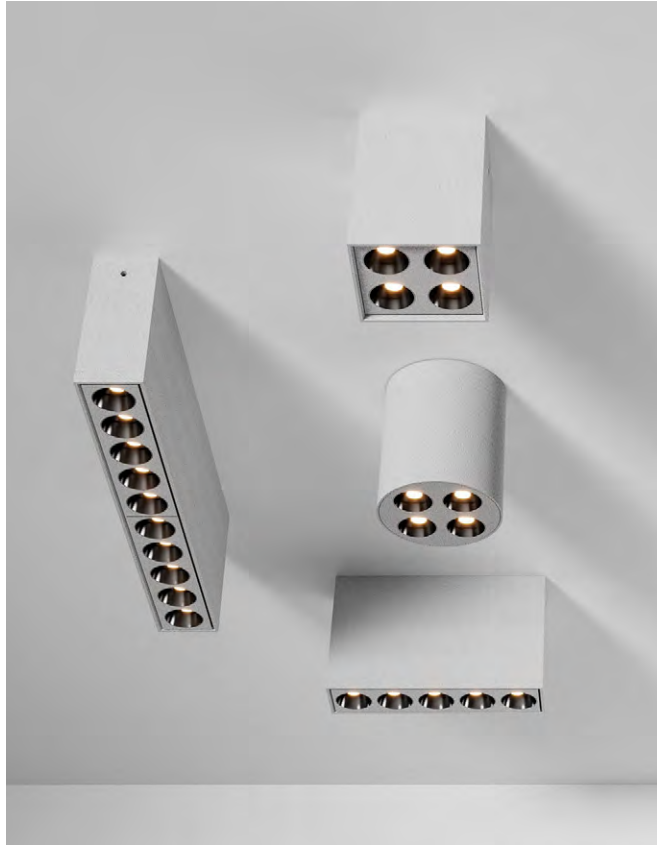

INVISIBLE NEW

SURFACE