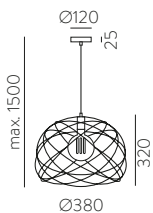

FINISH	LAMP	ON/OFF
■	1xE27 LED	C371151N

FINISH | ■ BLACK | NEGRO

⊕ IP20 IK06

METAL | METAL