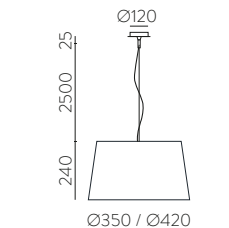

Pendant Ø420mm

■			C8202080N
	1xE27 LED	✓	
NEW □			C8202080B