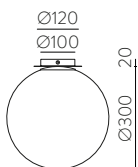

METAL - DOUBLE LAYER GLASS | METAL - CRISTAL DOBLE CAPA

PARMA

PARMA

EXTENDED FAMILY
Pag. 46-51

LED BULBS
Pag. 484

LED max. 95
Ømax. 45mm

LED max. 95
Ømax. 45mm

LED max. 145
Ømax. 45mm