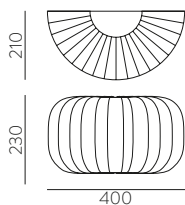

FINISH | □ WHITE | BLANCO ■ STONE | PIEDRA

□ IP20 IK05 □ **CUSTOM**

TEXTILE - ACRYLIC | TEXTIL - ACRÍLICO