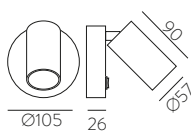

LED BULBS
Pag. 484

FINISH	LAMP	ON/OFF
□	1xGU10 LED	A38741B
■		A38741N

FINISH | □ TEXTURED WHITE | BLANCO TEXTURADO ■ TEXTURED BLACK | NEGRO TEXTURADO

IP20 IK06 incl 350° 90°

ALUMINIUM | ALUMINIO