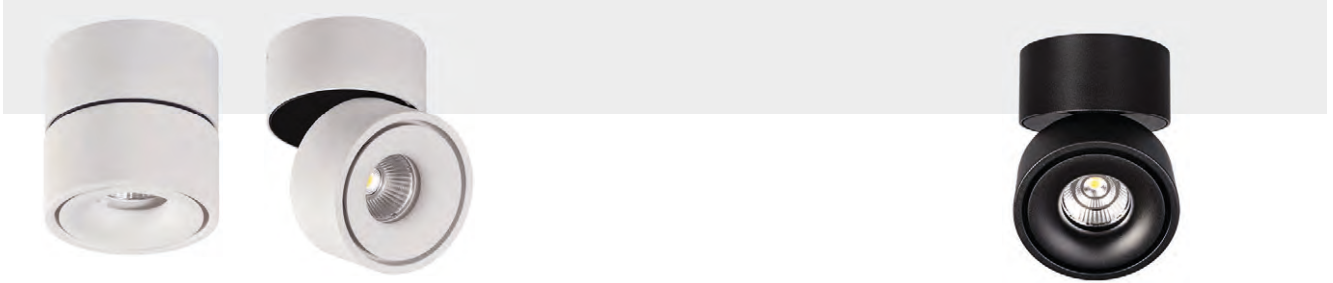

Surface	FINISH	WATT	LUM (Real)	K	ON/OFF	TRIAC	DALI/PUSH
	□	13W	891	3000	P341210B	P341210BDT	
	■				P341210N	P341210NDT	✗

MINIMUM QTY REQUIRED 10 UNITS - CANTIDAD MÍNIMA REQUERIDA 10 UDS.

IP20 IK06 CRI>90 incl 38° 350° 80° MacAdam Step 3 **L80B20** ≥50.000h UGR ≥18 METAL - ALUMINIUM | METAL - ALUMINIO