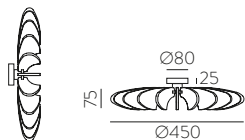

ROSA DEL DESIERTO

Design by Nacho Timón

LED BULBS
Pag. 484

Wall 450 mm

FINISH	LAMP	ON/OFF

■	1xE27 LED	A3912245N