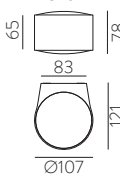

FINISH	WATT	LUM (Real)	K			ON/OFF	TRIAC	DALI/PUSH
Ceiling		☐	6W	495	3000	95°		P2060000B		
		☐						P2060000GR	✗	✗
Wall 1 light		☐	6W	540	3000	100°		A2060000B		
		☐						A2060000GR	✗	✗
Wall 2 lights		☐	12W	1080	3000	100°		A2060100B		
		☐						A2060100GR	✗	✗

FINISH | ☒ ANTHRACITE RAL 7024 | ANTRACITA RAL 7024 ☐ WHITE TEXTURED RAL 9016 | BLANCO TEXTURADO RAL 9016

IP65 IK06 CRI>80 incl MacAdam Step≤3 **L80B20 ≥50.000h**

ALUMINIUM - ACRYLIC | ALUMINIO - ACRÍLICO