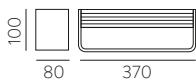

MINIMUM QTY REQUIRED 10 UNITS - CANTIDAD MÍNIMA REQUERIDA 10 UDS.

FINISH | TEXTURED WHITE | BLANCO TEXTURADO | TEXTURED BLACK | NEGRO TEXTURADO | TECHNICAL GOLD | ORO TÉCNICO

IP20 IK04 CRI>90 Incl RAL COMPATIBLE CASAMBI MacAdam Step≤3 **L80B20 ≥50.000h** METAL - METHACRYLATE | METAL - METACRILATO

Wall lamps / Apliques