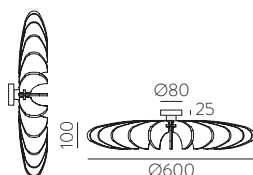

Wall 600 mm

■	1xE27 LED	A3912260N