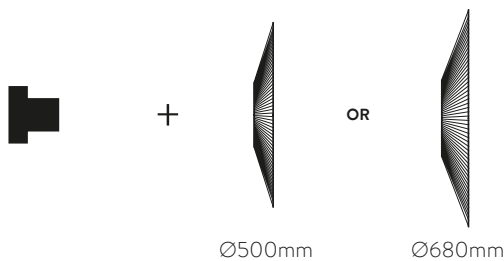

PAMELA

Design by Nacho Timón

LED BULBS
Pag. 484

Shade | Pantalla

	FINISH	CODE		FINISH	CODE
Ø500	■	5PANT39135NAL		■	5PANT39137NAL
	■	5PANT39135NAR		■	5PANT39137NAR
	■	5PANT39135NN		■	5PANT39137NN
	■	5PANT39135NAT		■	5PANT39137NAT
70					

FINISH | ■ ALGA - BLACK | ALGA - NEGRO ■ SAND - BLACK | ARENA - NEGRO ■ BLACK | NEGRO ■ NATURAL RATTAN | RATÁN NATURAL

POLYPROPYLENE - METAL | POLIPROPILENO - METAL

METAL - RATTAN | METAL - RATÁN

POSSIBLE COMBINATIONS | POSIBLES COMBINACIONES

Wall - Ceiling (Base) | Aplique - Plafón (Base)