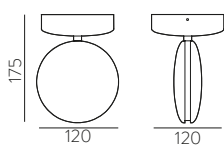

Technical Lighting / Iluminación técnica