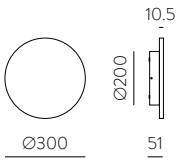

FINISH	WATT	LUM (Real)	SLIDE SWITCH (K)	ON/OFF	TRIAC	DALI/PUSH
200mm	□				A3966070B	A3966070BDT	A3966070BDP
A	■	10W	640	2700-3000	A3966070N	A3966070NDT	A3966070NDP
	■				A3966070O	A3966070ODT	A3966070ODP
300 mm	□				A3966170B	A3966170BDT	A3966170BDP
B	■	11W	760	2700-3000	A3966170N	A3966170NDT	A3966170NDP
	■				A3966170O	A3966170ODT	A3966170ODP
450mm	□				A3966270B	A3966270BDT	A3966270BDP
A	■	15W	1140	2700-3000	A3966270N	A3966270NDT	A3966270NDP
	■				A3966270O	A3966270ODT	A3966270ODP
600mm	□				A3966370B	A3966370BDT	A3966370BDP
B	■	20W	1350	2700-3000	A3966370N	A3966370NDT	A3966370NDP
	■				A3966370O	A3966370ODT	A3966370ODP

⊗ MINIMUM QTY REQUIRED 10 UNITS - CANTIDAD MÍNIMA REQUERIDA 10 UDS.