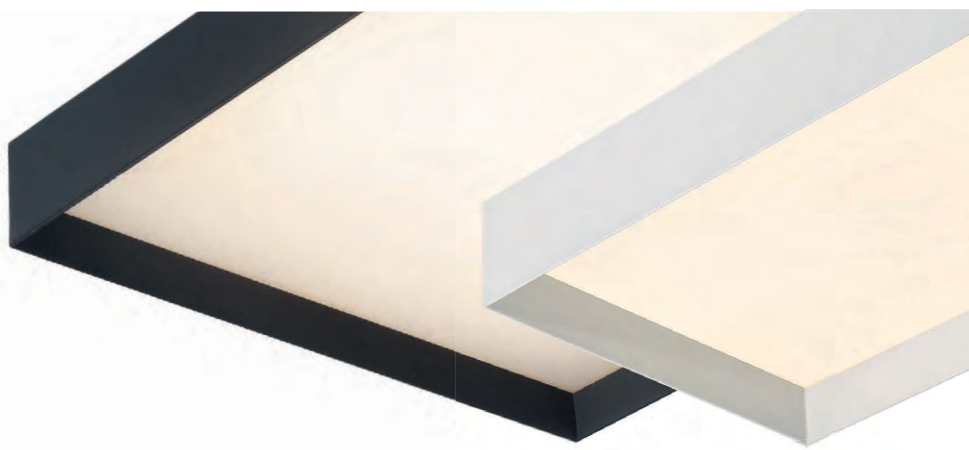

MUNICH ACCESSORIES

ACCESSORIES SEE PAGE: 486-493

REMOTE CONTROL			RECEIVER CODE		REMOTE CONTROL CODE
	Ø400				<u>MULTICANAL</u> XCONTROL01
	Ø600	✓	DALI ITEM CODE	+ XDRVPART008	
	Ø900				
	Ø1200				<u>MONOCANAL</u> XCONTROL021

MOTION SENSOR			CODE
	Ø400		
	Ø600	✓	ON/OFF ITEM CODE + 6DET009
	Ø900		
	Ø1200		

EMERGENCY FOR HANGING VERSIONS USE DALI KIT. | PARA VERSIONES COLGANTES USAR KIT DALI.

			1H 6BAT004		3H 6BAT005
	Ø400				
	Ø600	✓	ITEM CODE +	✓ External	or ✓ External
	Ø900				
	Ø1200				

RAL COLOUR			
	Ø400		
	Ø600	✓	WHITE ITEM CODE + RAL CODE
	Ø900		
	Ø1200		

PENDANT KIT		FINISH	ON/OFF	DALI	RAL
	↓ 1.5m (Ø100x20mm)	□	81CON3453B	81CON3453BDP	+ RAL CODE
		■	81CON3453N	81CON3453NDP	
	↓ 3m (Ø100x20mm)	□	81CON34531B	81CON34532BDP	+ RAL CODE
		■	81CON34531N	81CON34532NDP	
	↓ 3m (Ø180x25mm)	□	81FLO224T3CTB	81FLO224T3CTBDP	+ RAL CODE
		■	81FLO224T3CTN	81FLO224T3CTNDP	

FINISH | □ TEXTURED WHITE - OPAL | BLANCO TEXTURADO - OPAL ■ TEXTURED BLACK - OPAL | NEGRO TEXTURADO - OPAL