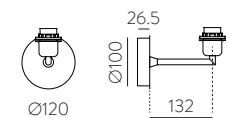

STILO UPGRADE

LED BULBS
Pag. 484

COMPATIBLE SHADE
Pag. 485

NEW **Wall Reading Light**

FINISH	LAMP	WATT	LUM (Real)	K	RAL	ON/OFF
■						A8202082N
□	1xE27 LED	3W	285	3000	✗	A8202082B
■						A8202082NSP
□	1xE27 LED	3W	285	3000	✗	A8202082BSP

USB output: 5V-2A

FINISH | ■ TEXTURED BLACK | NEGRO TEXTURADO   □ TEXTURED WHITE | BLANCO TEXTURADO   □ WHITE SHADE | PANTALLA BLANCA

IP20 IK05 CRI>90   incl   USB type A   USB type C   Visual Comfort   MacAdam Step≤3   **L80B20 ≥50.000h**   METAL - COTTON | METAL - ALGODÓN

Collections / Colecciones

Wall

FINISH	LAMP	RAL	ON/OFF
■			A8202080N
NEW □	1xE27 LED	✓	A8202080B
■			A8202080NSP
NEW □	1xE27 LED	✓	A8202080BSP

Pendant Ø420mm

■			C8202080N
	1xE27 LED	✓	
NEW □			C8202080B

Pendant Ø620mm

■			C8202180N
	1xE27 LED	✓	
NEW □			C8202180B

FINISH | ■ TEXTURED BLACK | NEGRO TEXTURADO   □ TEXTURED WHITE | BLANCO TEXTURADO   □ WHITE SHADE | PANTALLA BLANCA

IP20 IK05   CUSTOM   RAL   METAL - COTTON | METAL - ALGODÓN