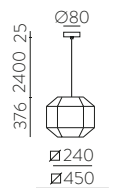

FINISH	LAMP	ON/OFF
450mm	□	1xE27 LED	C3917481BN
	□		C3917482BN
600mm	□	1xE27 LED	C3917681BN
	□		C3917682BN

MultiPack

MultiPack

FINISH | □ WHITE - BLACK | BLANCO - NEGRO

PENDANT KIT WHITE | KIT COLGANTE BLANCO

PENDANT KIT BLACK | KIT COLGANTE NEGRO

IP20 IK05

CUSTOM

COTTON - METAL | ALGODÓN - METAL