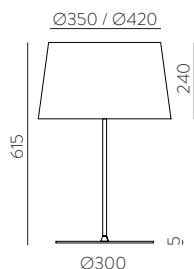

Table 615mm

■					S8202180N
NEW ■	1xE27 LED	□	✓	□	S8202180B