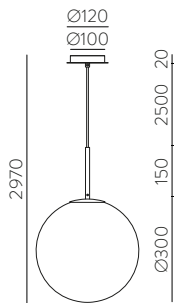

FINISH	LAMP	CLASS	IP	ON/OFF
■				C39461800
	1xE27 LED	□	IP44	□
● NEW ■				C3946180N