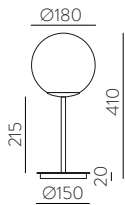

FINISH	LAMP	CLASS	IP	ON/OFF
■				S39460800
	1xE27 LED	□	IP20	□
● NEW ■				S3946080N