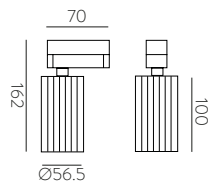

SEE PAG.
374-375

EXTENDED
FAMILY
Pag. 390-393

LED BULBS
Pag. 484

FINISH	LAMP	ON/OFF
□		T3951080B
■	1xGU10 LED	T3951080N
■		T3951080O

FINISH | □ WHITE | BLANCO

■ BLACK | NEGRO

■ TECHNICAL GOLD - BLACK | ORO TÉCNICO - NEGRO

⊕ IP20 IK06 ALUMINIUM | ALUMINIO