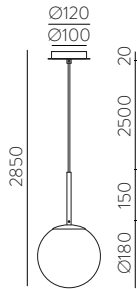

LED BULBS
Pag. 484

FINISH	LAMP	CLASS	IP	ON/OFF
■				C39460800
	1xE27 LED	□	IP44	□
● NEW ■				C3946080N