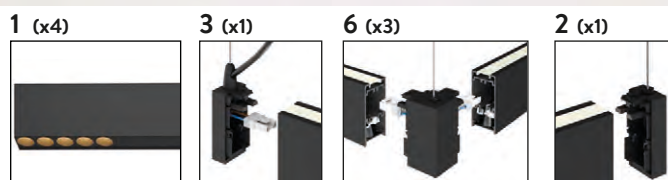

(*) Use one power supply led modules each 350W maximum | Usar una conexión a red cada máximo 350W