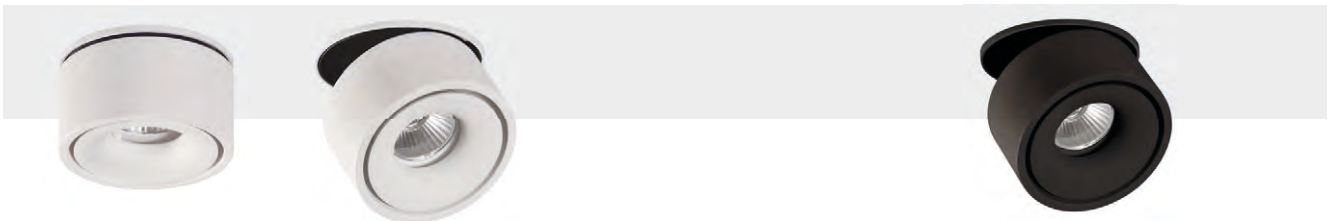

Recessed	FINISH	WATT	LUM (Real)	K		ON/OFF	TRIAC	DALI/PUSH
	□	13W	891	3000	Ø90	P353810B	P353810BDT	P353810BDP
	■					P353810N	P353810NDT	P353810NDP

MINIMUM QTY REQUIRED 10 UNITS - CANTIDAD MÍNIMA REQUERIDA 10 UDS.

IP20 IK06 CRI>90 incl 38° 350° 80° MacAdam Step 3 **L80B20** ≥50.000h UGR ≥18 METAL - ALUMINIUM | METAL - ALUMINIO