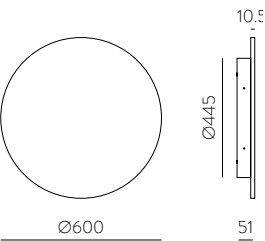

FINISH	WATT	LUM (Real)	SLIDE SWITCH (K)	ON/OFF	TRIAC	DALI/PUSH
200mm	□				A3966070B	A3966070BDT	A3966070BDP
A	■	10W	640	2700-3000	A3966070N	A3966070NDT	A3966070NDP
	■				A3966070O	A3966070ODT	A3966070ODP
300 mm	□				A3966170B	A3966170BDT	A3966170BDP
B	■	11W	760	2700-3000	A3966170N	A3966170NDT	A3966170NDP
	■				A3966170O	A3966170ODT	A3966170ODP
450mm	□				A3966270B	A3966270BDT	A3966270BDP
A	■	15W	1140	2700-3000	A3966270N	A3966270NDT	A3966270NDP
	■				A3966270O	A3966270ODT	A3966270ODP
600mm	□				A3966370B	A3966370BDT	A3966370BDP
B	■	20W	1350	2700-3000	A3966370N	A3966370NDT	A3966370NDP
	■				A3966370O	A3966370ODT	A3966370ODP

⊗ MINIMUM QTY REQUIRED 10 UNITS - CANTIDAD MÍNIMA REQUERIDA 10 UDS.

ANY COLOUR AVAILABLE, MOQ OF 10 UNITS. CONSULT OUR SALES TEAM.
CUALQUIER COLOR DISPONIBLE, CANTIDAD MÍNIMA 10 UDS. CONSULTA A NUESTRO EQUIPO COMERCIAL.

FINISH | □ WHITE TEXTURED | BLANCO TEXTURADO ■ TEXTURED BLACK | NEGRO TEXTURADO ■ TECHNICAL GOLD | ORO TÉCNICO

IP65 IK08 CRI>90 COMPATIBLE CASAMBI MacAdam Step 3 L80B10 ≥60.000h ALUMINIUM - POLICARBONATE | ALUMINIO - POLICARBONATO

Outdoor / Iluminación exterior