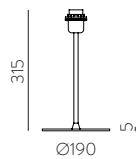

■					S8202080NSP
NEW ■	1xE27 LED	□	✓	✗	S8202080BSP