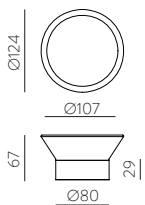

FINISH	WATT	LUM (Real)	K	ON/OFF	TRIAC	DALI/PUSH
Opal	☐	4W	315	2700	A3993090B	☒	☒
Ral	☒	4W	315	2700	A3993091B	☒	☒
Custom	☒	4W	315	2700	A3993093B	☒	☒

FINISH | ☐ TEXTURED WHITE - OPAL | BLANCO TEXTURADO - OPAL

MINIMUM QTY REQUIRED 10 UNITS - CANTIDAD MÍNIMA REQUERIDA 10 UDS.

IP65 IK03 CRI>90

incl

RAL CUSTOM

MacAdam Step53

L80B20 ≥50.000h

ALUMINIUM-PMMA | ALUMINIO-PMMA