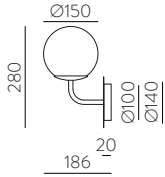

PARMA UPGRADE

LED BULBS
Pag. 484

Collections / Colecciones

	FINISH	LAMP	CLASS	IP	ON/OFF
Wall 1	■				A39461800
		1xE27 LED	□	IP44	
	● NEW ■				A3946180N