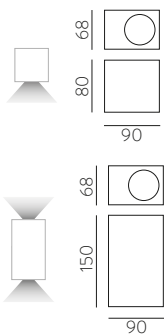

FINISH	WATT	LUM (Real)	K	ON/OFF	TRIAC	DALI/PUSH
80mm	■	6W	550	3000	A204110GR	✗	✗
150mm	■	12W	1100	3000	A201420GR	✗	✗

FINISH | ■ ANTHRACITE | ANTRACITA

IP54 IK03 CRI>90 L80B20 ≥50.000h

ALUMINIUM | ALUMINIO