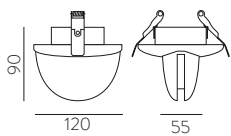

FINISH	WATT	LUM (Real)	K	ON/OFF	TRIAC	DALI/PUSH
□	7W	770	3000	E37310B	✗	✗

FINISH | □ TEXTURED WHITE | BLANCO TEXTURADO

☐ IP54 IK06 CRI>90
☐ incl
☐ 10°
☐ Ø95
☐ MacAdam Step≤3
L80B20 ≥50.000h

ALUMINIUM - ACRYLIC | ALUMINIO - ACRÍLICO