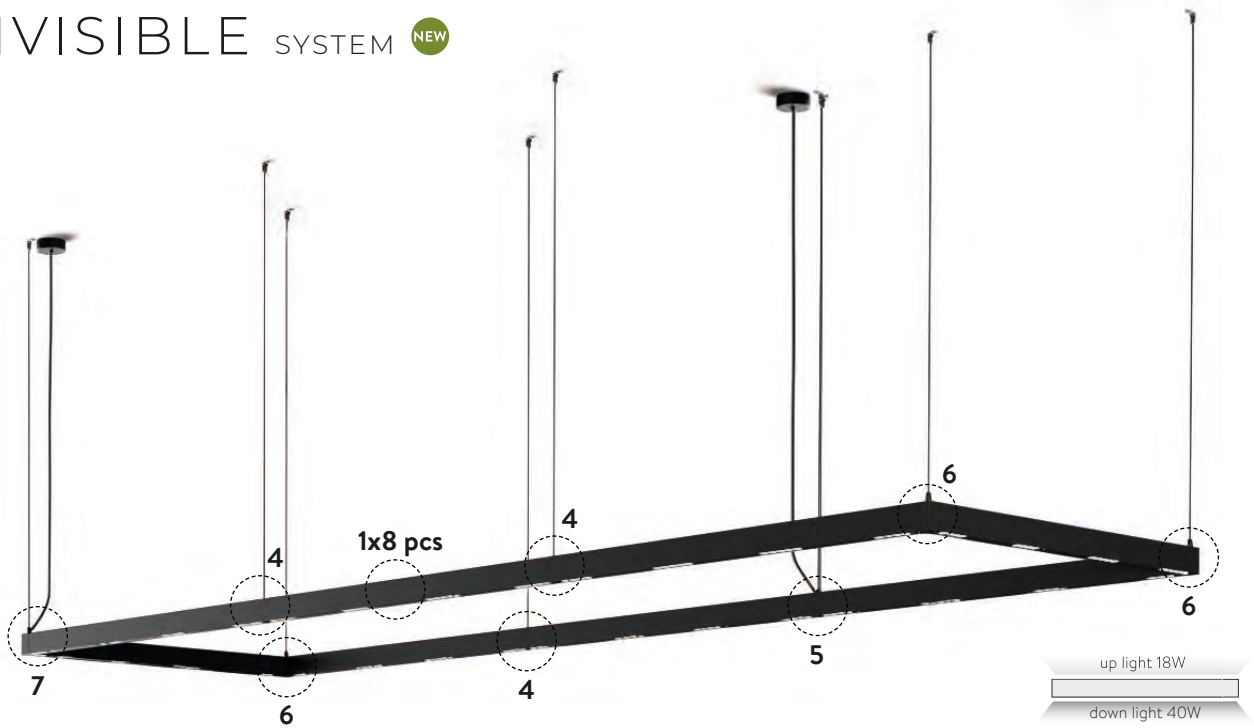

INVISIBLE SYSTEM NEW