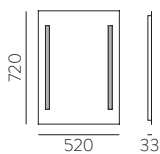

ON-OFF

FIXING

FINISH

WATT

LUM (Real)

K

CODE

23W

1618

3000

A1642900LB

IP44 IK00 CRI>90

incl

CUSTOM

GLASS 4mm - METAL | CRISTAL 4mm - METAL