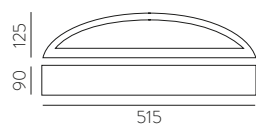

Wall lamps / Apliques