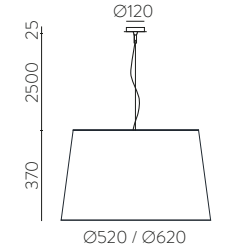

Pendant Ø620mm

■			C8202180N
	1xE27 LED	✓	
NEW □			C8202180B

FINISH | ■ TEXTURED BLACK | NEGRO TEXTURADO   □ TEXTURED WHITE | BLANCO TEXTURADO   □ WHITE SHADE | PANTALLA BLANCA

IP20 IK05   CUSTOM   RAL   METAL - COTTON | METAL - ALGODÓN