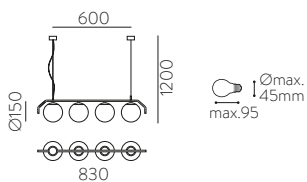

FINISH | ■ BLACK - OPAL | NEGRO - OPAL ■ MATT ANTIQUE GOLD - OPAL | ORO VIEJO MATE - OPAL

METAL - DOUBLE LAYER GLASS | METAL - CRISTAL DOBLE CAPA