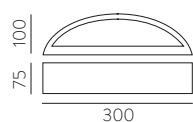

Wall lamps / Apliques