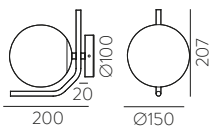

METAL - DOUBLE LAYER GLASS | METAL - CRISTAL DOBLE CAPA

MAUI

Wall lamps / Apliques

EXTENDED FAMILY
Pag. 58-63

LED BULBS
Pag. 484

1x max. 145mm max.95

LED BULBS
Pag. 484

FINISH