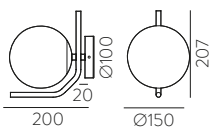

LED BULBS
Pag. 484

LED BULBS
Pag. 484

LED BULBS
Pag. 484

LED BULBS
Pag. 484

LED BULBS
Pag. 484

FINISH | ■ MATT ANTIQUE GOLD - OPAL | ORO VIEJO MATE - OPAL ■ BLACK - OPAL | NEGRO - OPAL

METAL - DOUBLE LAYER GLASS | METAL - CRISTAL DOBLE CAPA

LED BULBS Pag. 484	FINISH	LAMP	ON/OFF
	■	1xE27 LED	A81632O
	■		A81632N