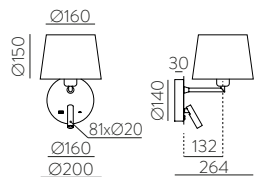

STILO UPGRADE

LED BULBS
Pag. 484

COMPATIBLE SHADE
Pag. 485

NEW **Wall Reading Light**