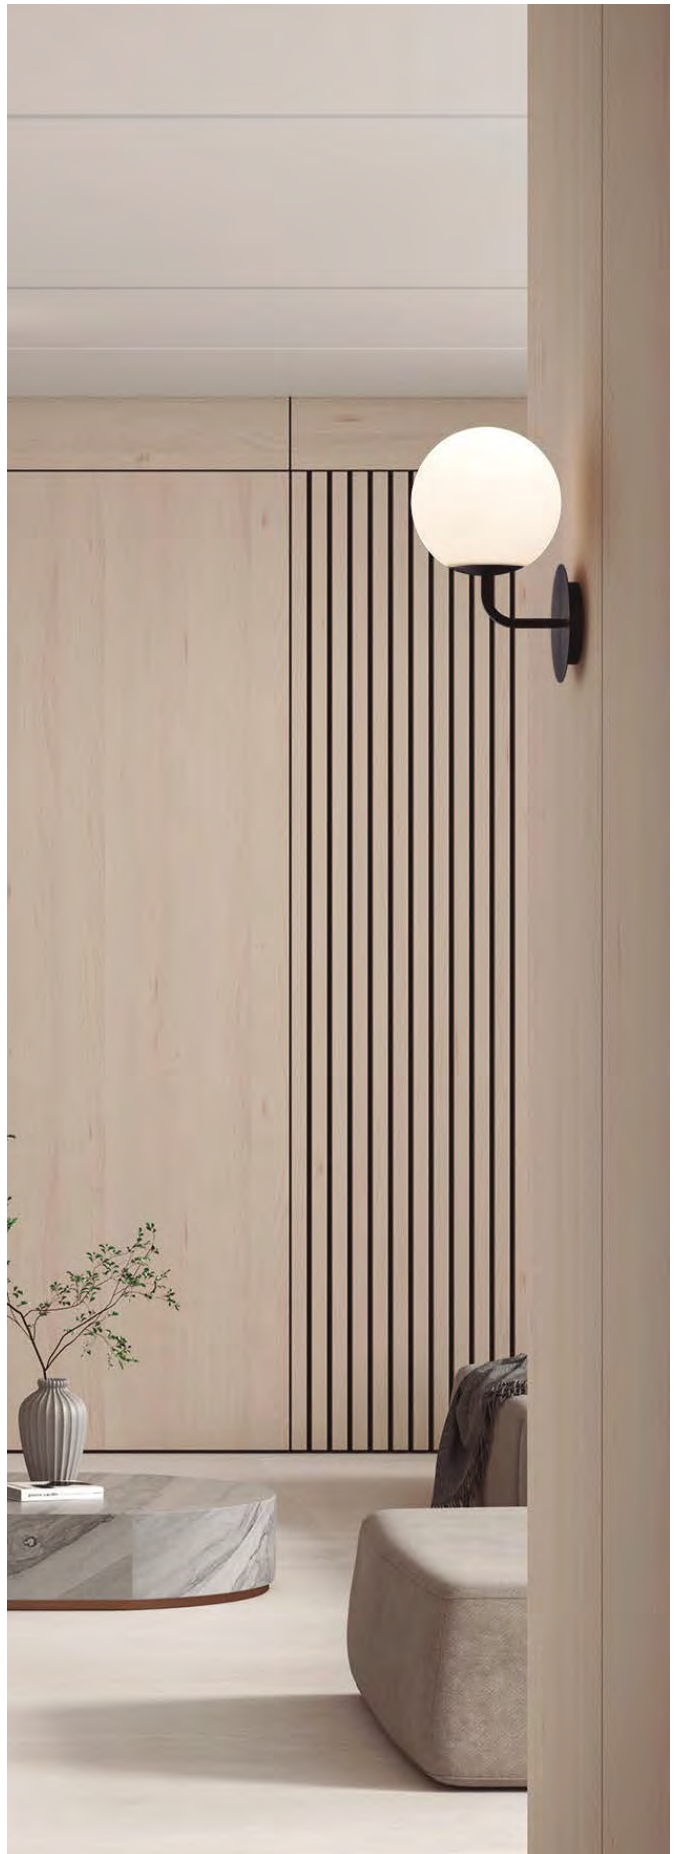

METAL - DOUBLE LAYER GLASS | METAL - CRISTAL DOBLE CAPA

PARMA

PARMA

EXTENDED FAMILY
Pag. 46-51

LED BULBS
Pag. 484

LED max. 95
Ømax. 45mm

LED max. 95
Ømax. 45mm

LED max. 145
Ømax. 45mm