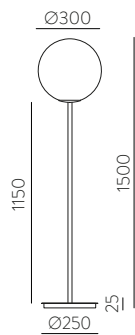

FINISH	LAMP	CLASS	IP	ON/OFF
■				H39461800
	1xE27 LED	□	IP20	□
● NEW ■				H3946180N

Collections / Colecciones

FINISH | ■ MATT ANTIQUE GOLD - OPAL | ORO VIEJO MATE - OPAL ■ BLACK - OPAL | NEGRO - OPAL

IK00

METAL - DOUBLE LAYER GLASS | METAL - CRISTAL DOBLE CAPA