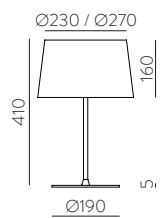

Table 410 mm

FINISH	LAMP	IP	RAL	ON/OFF	Model
■					S8202080N
NEW ■	1xE27 LED	□	✓	□	S8202080B