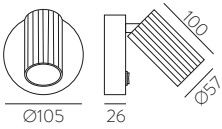

FINISH	LAMP	CLASS			ON/OFF
Wall 1L						A3951080B
		1xGU10 LED		350°	90°	A3951080N
						A3951080O
Wall 2L						A3951180B
		2xGU10 LED				A3951180N
						A3951180O

FINISH | TEXTURED WHITE | BLANCO TEXTURADO TEXTURED BLACK | NEGRO TEXTURADO TECHNICAL GOLD - BLACK | ORO TÉCNICO - NEGRO

IP20 IK06

ALUMINIUM | ALUMINIO