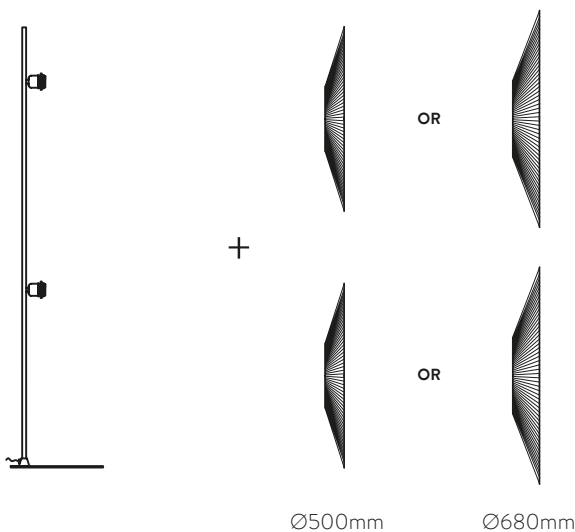

Floor Lamp (Base) | Pie de Salón (Base)