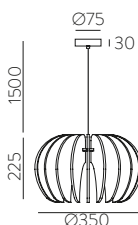

Pendant 350 mm

■	1xE27 LED	C3912135N
---	-----------	-----------

Pendant 450 mm

■	1xE27 LED	C3912145N
---	-----------	-----------

Pendant 600 mm

■	1xE27 LED	C3912160N
---	-----------	-----------

Collections / Colecciones