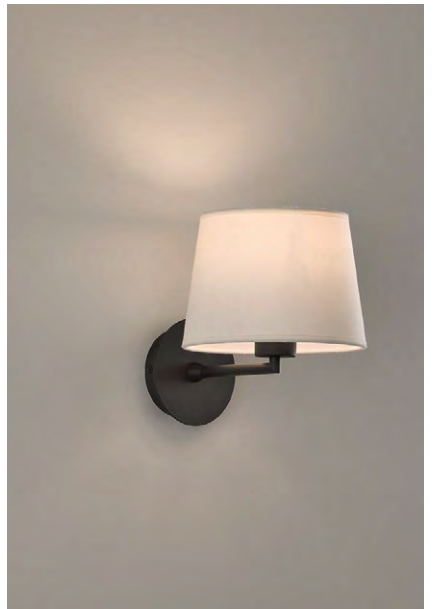

FINISH | ■ OPAL - CHROME | OPAL - CROMO

⊕ IP44 IK00 CRI>90 Incl

METAL - GLASS | METAL - CRISTAL

Wall Lamps

Apliques

STILO

LED BULBS | **COMPATIBLE SHADE**
Pag. 484 | Pag. 485

NEW Wall Reading Light