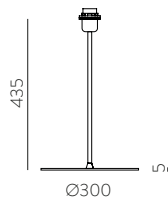

■					S8202180NSP
NEW ■	1xE27 LED	□	✓	✗	S8202180BSP