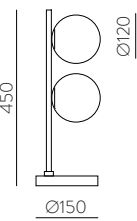

Table Lamp

■ 2xG9 LED 20 S382018O

■ 2xG9 LED 20 S382018N