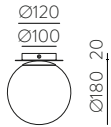

Ceiling 1	■				P39460800
		1xE27 LED	□	IP44	
	■				P3946080N