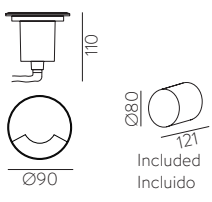

Recessed	FINISH	LAMP	ON/OFF
1 Direction	■	1xGU10 LED	E2065080IN