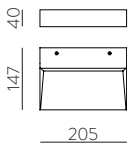

SLIDE SWITCH

K SELECTOR

2700K 3000K