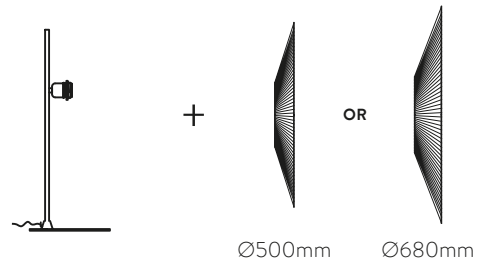

Table Lamp (Base) | Sobremesa (Base)