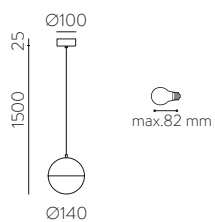

FINISH	LAMP	ON/OFF
■	1xE27 LED	C36851B

FINISH | ■ CEMENT STONE | CEMENTO PIEDRA

⊕ IP20 IK04

CEMENT - DOUBLE LAYER GLASS | CEMENTO - CRISTAL DOBLE CAPA