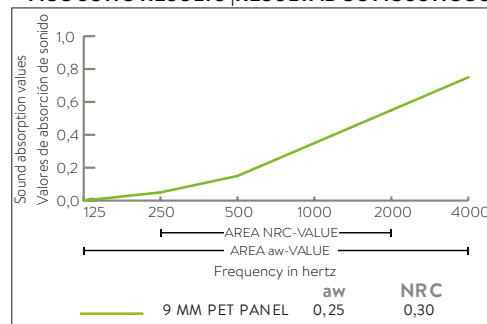

COLOUR CARD ACOUSTIC PANEL | CARTA COLOR PANEL ACÚSTICO

Additional information / Información adicional

32 | OFF WHITE 9 MM	20 | WHITE 9 MM	88 | SNOW 9 MM	12 | SILVER GRE 9 MM	40 | COOL GREY 9 MM	16 | GREY 9 MM	23 | DARK GREY 9 MM
03 | ANTRACITE 9 MM	09 | BLACK 9 MM	58 | LIGHT CAMEL 9 MM	22 | DARK CAMEL 9 MM	39 | LIGHT OAK 9 MM	65 | COPPER 9 MM	83 | GOLD 9 MM
53 | BROWN 9 MM	13 | TERRA 9 MM	24 | CHERRY 9 MM	25 | RED 9 MM	43 | LIME 9 MM	51 | APPLE GREEN 9 MM	19 | GREEN 9 MM
57 | PETROL 9 MM	48 | OLIVE 9 MM	26 | MIDNIGHT GREEN 9 MM	05 | YELLOW 9 MM	06 | VANILLE 9 MM	17 | BLUSH 9 MM	56 | ORANGE 9 MM
41 | PURPLE 9 MM	14 | LIGHT BLUE 9 MM	27 | MIDDLE BLUE 9 MM	01 | DARK BLUE 9 MM	38 | MIDNIGHT B 9 MM		

NUMBER OF RECYCLED PET BOTTLES PER M2
NÚMERO DE BOTELLAS PET RECICLADAS POR M2

RECYCLED PET-BOTTLES
BOTELLAS PET RECICLADAS

LIGHTWEIGHT PRODUCT
PRODUCTO LIGERO

TECHNICAL SPECIFICATIONS | ESPECIFICACIONES TÉCNICAS

MATERIAL | MATERIAL:

- 60% RECYCLED PET | PET RECICLADO
- 40% VIRGIN PET | PET VIRGEN

FIRE BEHAVIOR | RESISTENCIA AL FUEGO

- EN 13501-1

PRODUCT INFORMATION | INFORMACIÓN DEL PRODUCTO

THICKNESS | ESPESOR 9MM

TOLERANCE | TOLERANCIA +/- 0,5 MM

WEIGHT | PESO 1,9 KG/M2

DENSITY | DENSIDAD 210 KG/M3

ACOUSTIC RESULTS | RESULTADOS ACÚSTICOS