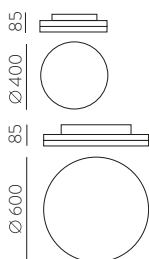

UPGRADE ANGUS

	FINISH	WATT	LUM (Real)	SLIDE SWITCH (K)	ON/OFF	TRIAC (*)	DALI/PUSH
400mm	□	34W	3290	▶ 2700 - 3000	P3979070B	P3979070BDT	P3979070BDP
	□	55W	5740	▶ 2700 - 3000	P3979170B	P3979170BDT	P3979170BDP
600mm	□	55W	5740	▶ 2700 - 3000	P3979170B	P3979170BDT	P3979170BDP
	□	55W	5740	▶ 2700 - 3000	P3979170B	P3979170BDT	P3979170BDP

ANGUS ACCESSORIES

ACCESSORIES SEE PAGE: 486-493

REMOTE CONTROL

RECEIVER CODE

REMOTE CONTROL CODE

CEILING	✓	DAI ITEM CODE	+	XDRVPART008	+	MULTICANAL XCONTROL001
PENDANT	✓					MONOCANAL XCONTROL021

SMART CONTROL

CEILING	✓	CONSULT OUR SALES TEAM | CONSULTA A NUESTRO EQUIPO COMERCIAL				
PENDANT	✓	CONSULT OUR SALES TEAM | CONSULTA A NUESTRO EQUIPO COMERCIAL				

EMERGENCY (*) FOR HANGING VERSIONS USE DALI KIT. | PARA VERSIONES COLGANTES USAR KIT DALI.

				1H 6BAT004		3H 6BAT005	
BATTERY	CEILING	✓	ITEM CODE	+	✓ External	or	✓ External
	PENDANT	✓					

PENDANT KIT

FINISH

ON/OFF-TRIAC

DALI

RAL

1.5m
(Ø100x20mm)

K0002040B

K0002040BDP

+ RAL CODE

3m
(Ø100x20mm)

K0002140B

K0002140BDP

+ RAL CODE

(*) TO BE USED EXCLUSIVELY WITH LED DIMMING SYSTEM AND ONLY ONE UNIT PER SYSTEM | USO EXCLUSIVO PARA REGULADORES LED Y MÁXIMO UNA UNIDAD POR REGULADOR.

FINISH | □ OPAL - WHITE | OPAL - BLANCO

PRODUCTS ON DEMAND - PRODUCTOS BAJO PEDIDO

IP20 IK07 CRI>90

Incl

COMPATIBLE
CASAMBI

MacAdam
Step<=3

L80B10 ≥60.000h

UGR<19

METAL - ACRYLIC | METAL - ACRÍLICO