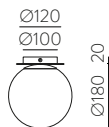

METAL - DOUBLE LAYER GLASS | METAL - CRISTAL DOBLE CAPA

PARMA

PARMA

EXTENDED FAMILY
Pag. 46-51

LED BULBS
Pag. 484

LED max. 95
Ømax. 45mm

LED max. 95
Ømax. 45mm

LED max. 145
Ømax. 45mm