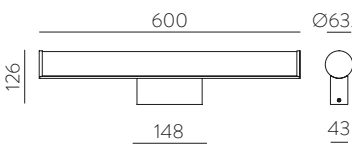

FINISH	WATT	LUM (Real)	SLIDE SWITCH (K)	ON/OFF	TRIAC	DALI/PUSH
■	19W	1780	▶ 3000 - 4000	A3298271C	✗	✗

FINISH | ■ CHROME - OPAL | CROMO - OPAL

IP44 IK06 CRI>90

Incl

MacAdam Steps3

L80B20 ≥50.000h

METAL - METHACRYLATE | METAL - METACRILATO