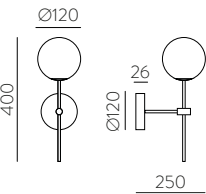

Wall

■ 1xG9 LED 44 A38201O

■ 1xG9 LED 44 A38201N