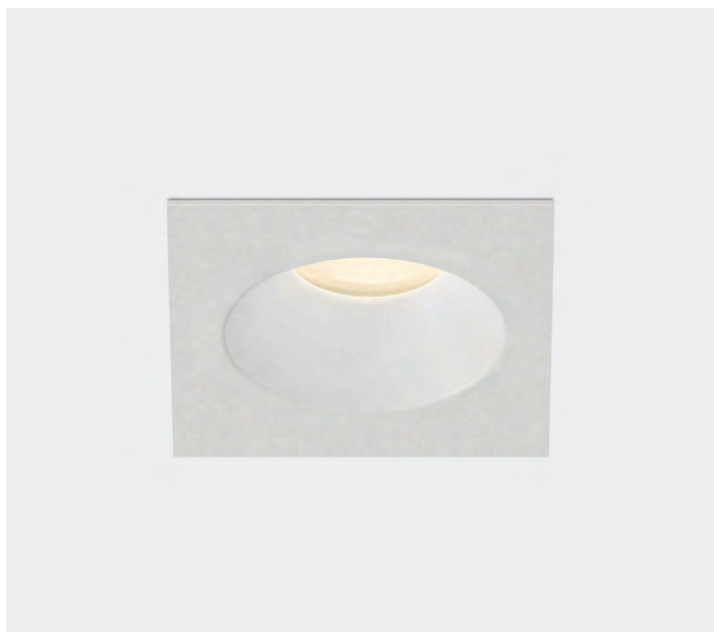

LED BULBS
Pag. 484

FINISH	LAMP	ON/OFF
□	1xGU10 LED	P36781B

FINISH | □ WHITE | BLANCO

METAL | METAL

HERA

LED BULBS
Pag. 484

FINISH	LAMP	ON/OFF
□		P35541B
■	1xGU10 LED	P35541C
■		P35541NS

FINISH | □ TEXTURED WHITE | BLANCO TEXTURADO ■ CHROME | CROMO ■ SATIN NIQUEL | NIQUEL SATINADO