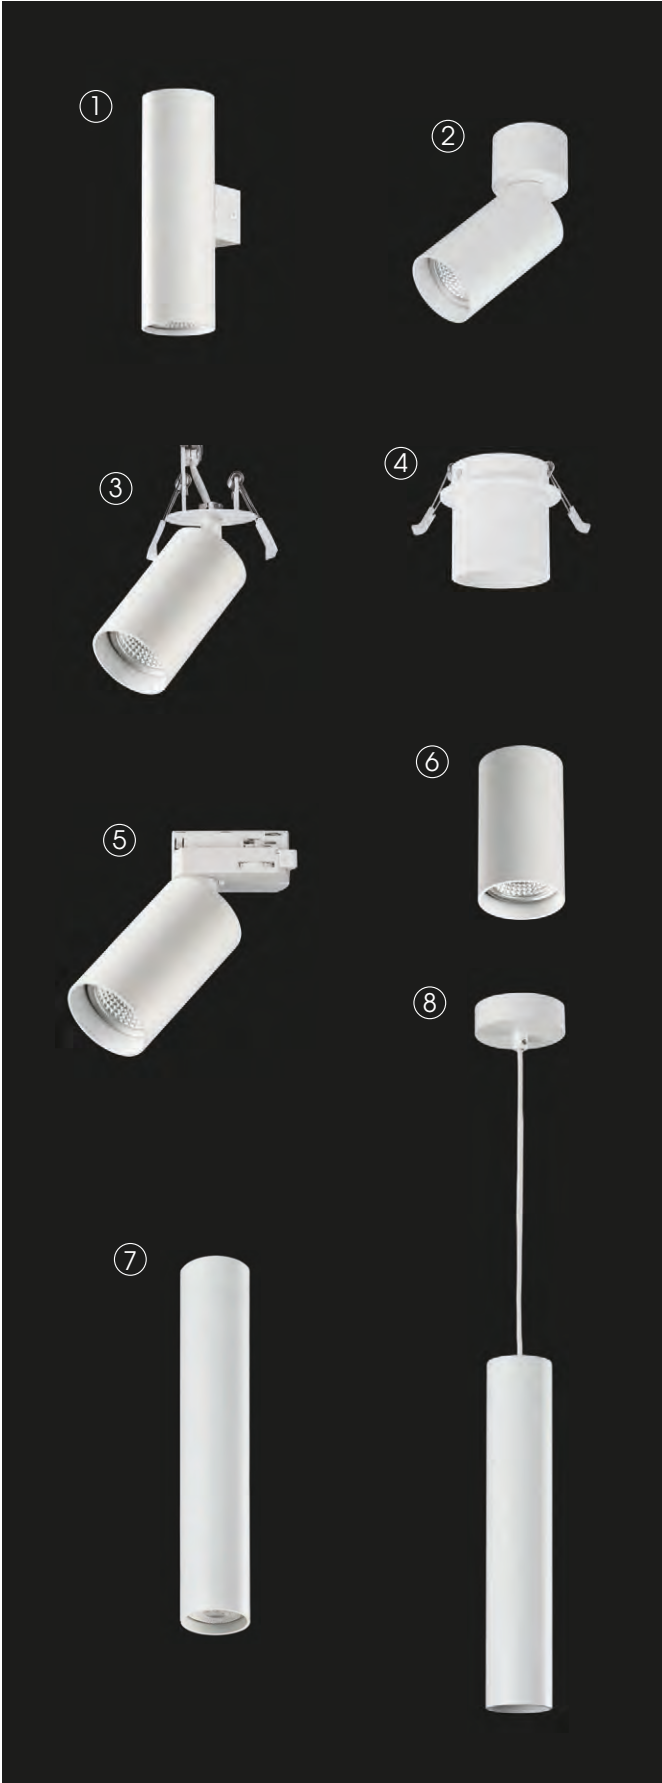

ZOOM

Technical Lighting / Iluminación técnica

SEE PAG.
374-375

ZOOM

LED BULBS
Pag. 484

	FINISH	LAMP	CLASS					ON/OFF
1 Wall 2L	□	2xGU10 LED		-	-	-		A37640B
	■							A37640N
2 Spot 1L	□	1xGU10 LED		350°	90°	-		F37640B
	■							F37640N
3 Spot Recessed 1L	□	1xGU10 LED		350°	90°	Ø44		E37640B
	■							E37640N
4 Mini Spot Recessed 1L	□	1xGU10 LED		-	-	Ø64		E37641B
	■							E37641N
5 Track 1L (3-PHASE)	□	1xGU10 LED		350°	90°	-		T37640B
	■							T37640N
6 Ceiling 100mm	□	1xGU10 LED		-	-	-		P37640B
	■							P37640N
7 Ceiling 350mm	□	1xGU10 LED		-	-	-		P37641B
	■							P37641N
7 Ceiling 450mm	□	1xGU10 LED		-	-	-		P37642B
	■							P37642N
8 Pendant 1L	□	1xGU10 LED		-	-	-		C37640B
	■							C37640N