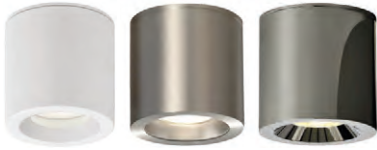

VANDUO

LED BULBS
Pag. 484

	FINISH	LAMP	ON/OFF
	□		P3467181B
80	■		P3467181N
	■	1xGU10 LED	P3467181C
Ø80	■		P3467181NM
	NEW ■		

FINISH | □ TEXTURED WHITE | BLANCO TEXT. ■ TEXTURED BLACK | NEGRO TEXT.
■ CHROME | CROMO ■ MATT NICKEL | NÍQUEL MATE

IP65 IK06