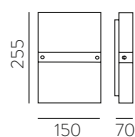

MILANO

LED BULBS
Pag. 484

FINISH	LAMP	ON/OFF
□	2xE14 LED	A163291NMS

FINISH | □ OPAL - SATIN NICKEL | OPAL - NÍQUEL SATINADO

GLASS - METAL | CRISTAL - METAL

Wall lamps / Apliques

DINA

LED BULBS
Pag. 484

FINISH	LAMP	ON/OFF
□	1xE27 LED	A30711OP

FINISH | □ OPAL - CHROME | OPAL - CROMO

DOUBLE LAYER GLASS - METAL |
CRISTAL DOBLE CAPA - METAL