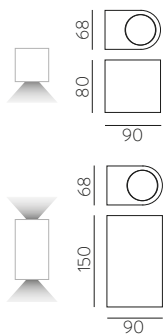

FINISH	WATT	LUM (Real)	K	ON/OFF	TRIAC	DALI/PUSH
80mm	■	6W	550	3000	A204010GR	✗	✗
150mm	■	12W	1100	3000	A201520GR	✗	✗

FINISH | ■ ANTHRACITE | ANTRACITA

IP54 IK03 CRI>90

Incl

RAL

L80B20 ≥50.000h

ALUMINIUM | ALUMINIO