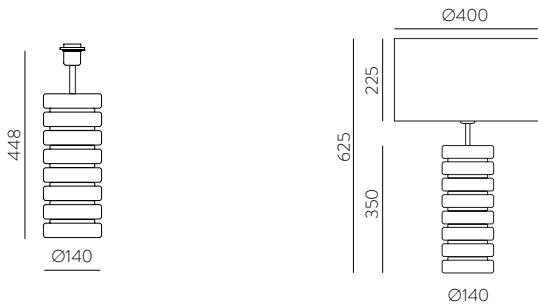

FINISH	LAMP	ON/OFF
☒ 	1xE27 LED	☒ S8206080N
☒	1xE27 LED	☒ S8206080NSP

FINISH | ☒ MATT BLACK | NEGRO MATE

☐ WHITE SHADE | PANTALLA BLANCA

☐ IP20 IK05 ☐ ☒ CUSTOM

POLYRESINE - COTTON | RESINA - ALGODÓN