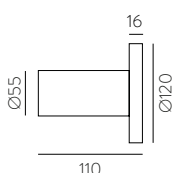

FINISH	WATT	LUM (Real)	K	ON/OFF	TRIAC	DALI/PUSH
■	7,5W	675	3000	A3945001N	A3945001NDT	A3945001NDP

FINISH | ■ TEXTURED BLACK | NEGRO TEXTURADO

MINIMUM QTY REQUIRED 10 UNITS - CANTIDAD MÍNIMA REQUERIDA 10 UDS.

IP54 IK03 CRI>90 incl RAL MacAdam Step s3 **L80B20 ≥50.000h**

ALUMINIUM | ALUMINIO