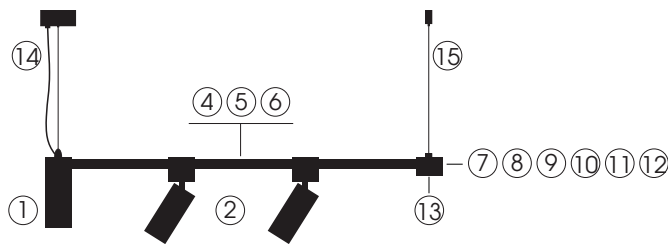

PENDANT | COLGANTE

LED MODULES | MÓDULOS LED

	ON/OFF	DALI/PUSH
CEILING		
1 	☐ P3986000B	P3986000BDP
	☒ P3986000N	P3986000NDP
SPOT		
2 	☐ F3986000B	F3986000BDP
	☒ F3986000N	F3986000NDP
PENDANT LAMP		
3 	☐ C3986000B	C3986000BDP
	☒ C3986000N	C3986000NDP

JOINT ACCESSORIES | ACCESORIOS DE UNIÓN

PROFILE | PERFIL

300mm		CODE
4 	☐ K1002242B	
	☒ K1002242N	
600mm		CODE
5 	☐ K1002240B	
	☒ K1002240N	
1000mm		CODE
6 	☐ K1002241B	
	☒ K1002241N	

END CAP | TAPA FINAL

7 	☐ K1002140B	CODE
	☒ K1002140N	

"L" CONNECTOR 90° | CONECTOR "L" 90°

8 	☐ K1002141B	CODE
	☒ K1002141N	

JOINT | EMPALME

9 	☐ K1002142B	CODE
	☒ K1002142N	

"Y" CONNECTOR 120° | CONECTOR "Y" 120°

10 	☐ K1002143B	CODE
	☒ K1002143N	

"T" CONNECTOR 90° | CONECTOR "T" 90°

11 	☐ K1002144B	CODE
	☒ K1002144N	

"X" CONNECTOR | CONECTOR "X"

12 	☐ K1002145B	CODE
	☒ K1002145N	

DECORATIVE ELEMENT | EMBELLECEDOR

13 	☐ K1002146B	CODE
	☒ K1002146N	

ELECTRIFIED PENDANT KIT | KIT DE SUSPENSIÓN ELECTRIFICADO

14^(*) 	☐ K1002040B	CODE
	☒ K1002040N	

PENDANT KIT | KIT DE SUSPENSIÓN

15 	☐ K1002041B	CODE
	☒ K1002041N	

FINISH | ☐ TEXTURED WHITE | BLANCO TEXTURADO ☒ TEXTURED BLACK | NEGRO TEXTURADO (*) Use one power supply each 280W | Usar una conexión a red cada 280W