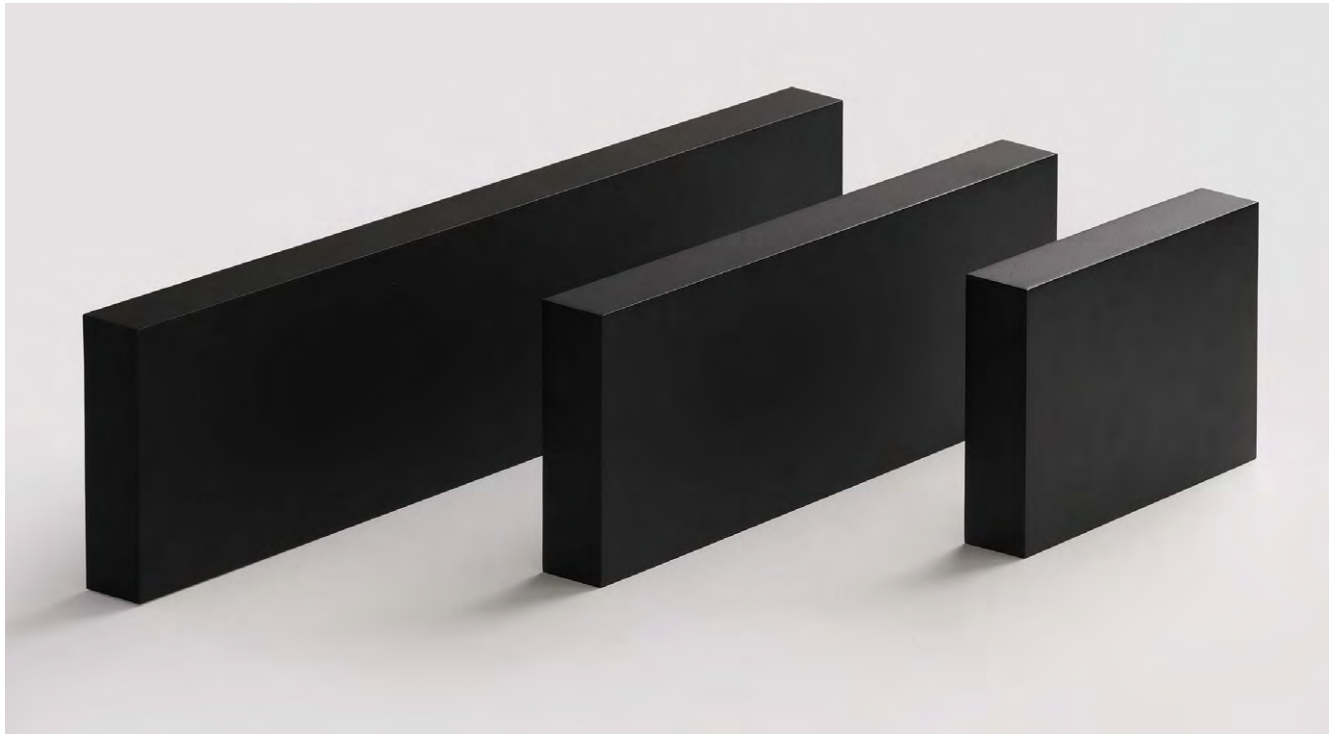

ANY COLOUR AVAILABLE, MOQ OF 10 UNITS. CONSULT OUR SALES TEAM.
CUALQUIER COLOR DISPONIBLE, CANTIDAD MÍNIMA 10 UDS. CONSULTA A NUESTRO EQUIPO COMERCIAL.

SLIDE SWITCH

K SELECTOR

2700K 3000K

FINISH	WATT	LUM (Real)	Slide Switch (K)	ON/OFF	TRIAC	DALI/PUSH
205mm						
□				A3972070B		A3972070BDP
	20W	2200	2700-3000		✗	
■				A3972070N		A3972070NDP
380mm						
□				A3972170B		A3972170BDP
	38W	4340	2700-3000		✗	
■				A3972170N		A3972170NDP
556mm						
□				A3972270B		A3972270BDP
	56W	6500	2700-3000		✗	
■				A3972270N		A3972270NDP

MINIMUM QTY REQUIRED 10 UNITS - CANTIDAD MÍNIMA REQUERIDA 10 UDS.

FINISH | □ WHITE TEXTURED | BLANCO TEXTURADO ■ BLACK TEXTURED | NEGRO TEXTURADO

IP20 IK07 CRI>90

120°

incl

MacAdam Step2

L90B10 ≥70.000h

METAL - ACRÍLICO | METAL - ACRÍLICO