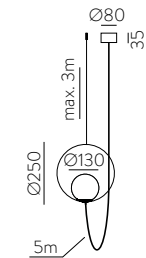

■	5W	370	▶ 2700 - 3000	⊕	C3815171O	C3815171ODT	✗
■					C3815171N	C3815171INDT	✗