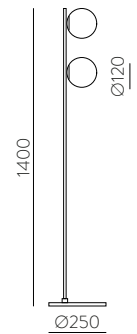

Floor Lamp

■ 2xG9 LED 20 H382018O

■ 2xG9 LED 20 H382018N

FINISH ■ ANTIQUE GOLD - OPAL | ORO VIEJO - OPAL

■ TEXTURED BLACK - OPAL | NEGRO TEXTURADO - OPAL

IK00

METAL - DOUBLE LAYER GLASS | METAL - CRISTAL DOBLE CAPA

Collections / Colecciones