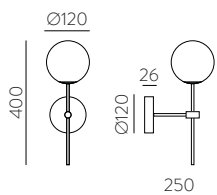

LED BULBS
Pag. 484

FINISH	LAMP	ON/OFF
■	1xG9 LED	A382010
■		A38201N

FINISH | ■ ANTIQUE GOLD - OPAL | ORO VIEJO - OPAL

■ TEXTURED BLACK - OPAL | NEGRO TEXTURADO - OPAL

METAL - DOUBLE LAYER GLASS | METAL - CRISTAL DOBLE CAPA