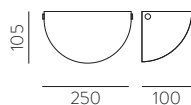

LED BULBS
Pag. 484

FINISH	LAMP	ON/OFF
□	2xE14 LED	A163291NMS

FINISH | □ OPAL - SATIN NICKEL | OPAL - NÍQUEL SATINADO

GLASS - METAL | CRISTAL - METAL

Wall lamps / Apliques

DINA

LED BULBS
Pag. 484

FINISH	LAMP	ON/OFF
□	1xE27 LED	A30711OP