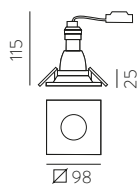

DORO

LED BULBS
Pag. 484

FINISH	LAMP	ON/OFF
□	1xGU10 LED	E37890B
■		E37890N