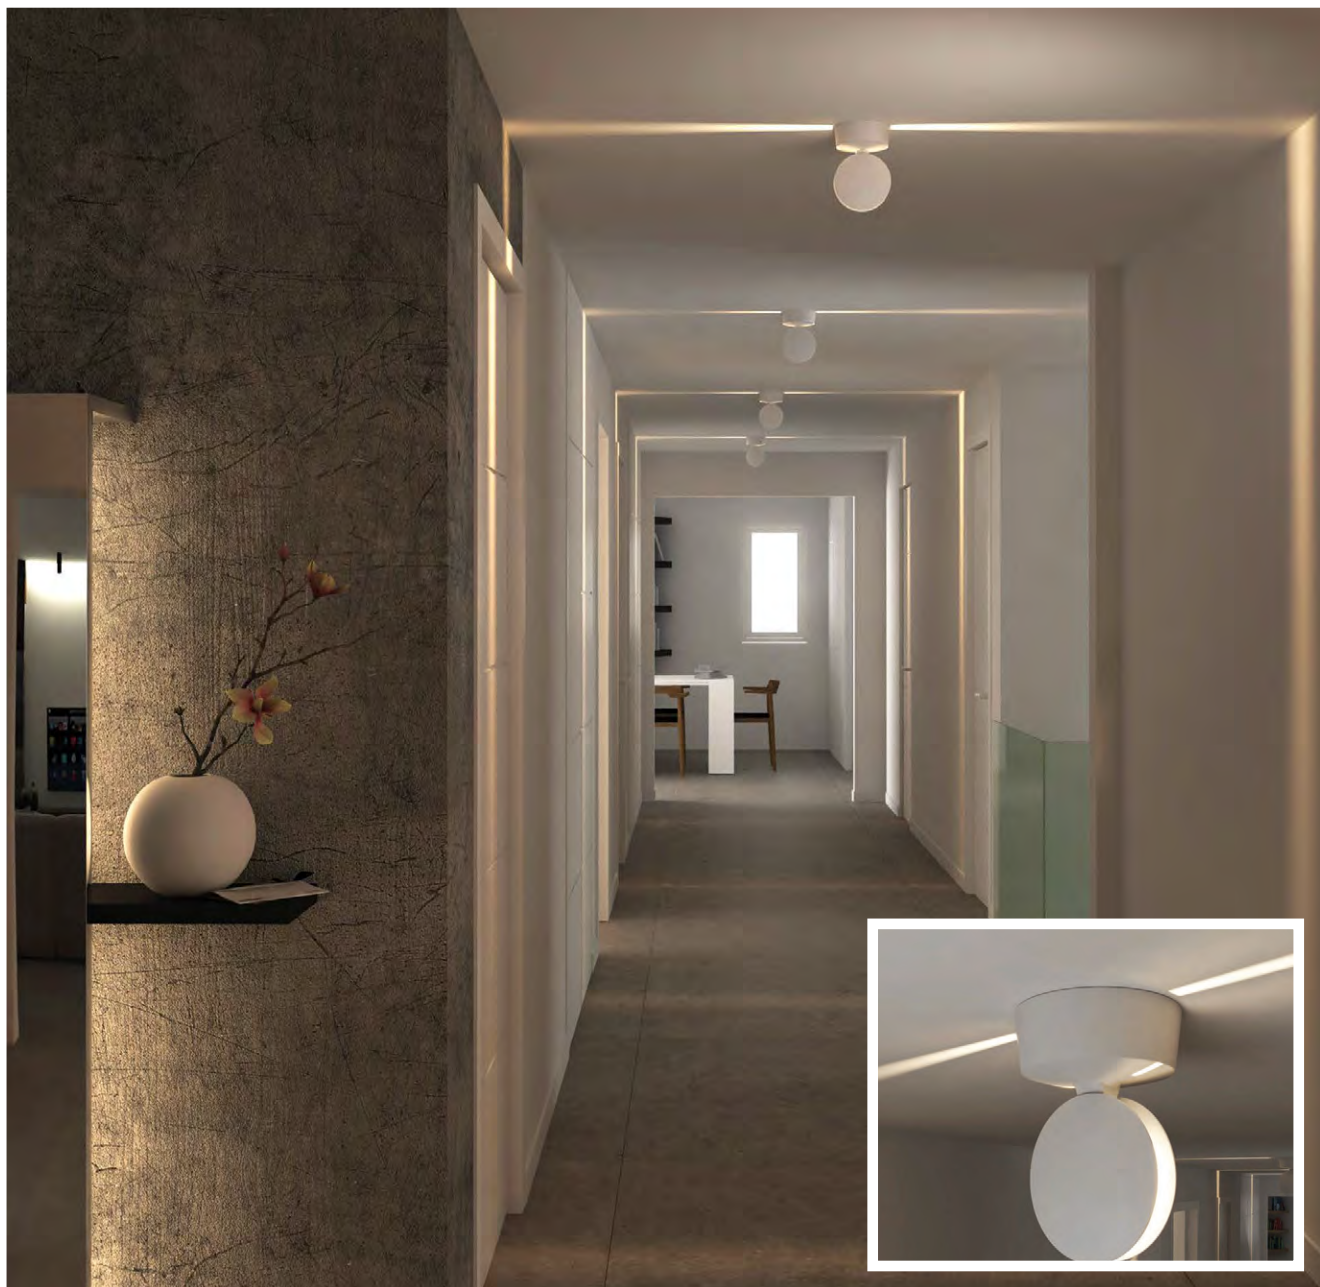

SPECTRA

SURFACE

Technical Lighting / Iluminación técnica

FINISH	WATT	LUM (Real)	K	ON/OFF	TRIAC	DALI/PUSH
□	7W	770	3000	P37310B	✗	✗

FINISH | □ TEXTURED WHITE | BLANCO TEXTURADO

IP54 IK06 CRI>90

incl

10°

350°

MacAdam Step 3

L80B20 ≥50.000h

ALUMINIUM - ACRYLIC | ALUMINIO - ACRÍLICO