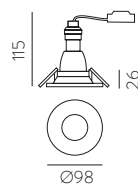

ALUMINIUM | ALUMINIO

Technical Lighting / Iluminación técnica

ANTEA

LED BULBS
Pag. 484

FINISH	LAMP	ON/OFF
□	1xGU10 LED	E37880B
■		E37880N

FINISH | □ TEXTURED WHITE | BLANCO TEXTURADO ■ TEXTURED BLACK | NEGRO TEXTURADO