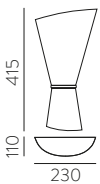

FINISH | □ WHITE | BLANCO ■ STONE | PIEDRA

□ IP20 IK05 □ **CUSTOM**

TEXTILE - ACRYLIC | TEXTIL - ACRÍLICO

PERLA

Wall lamps / Apliques

BOTH DECORATIONS INCLUDED | AMBAS DECORACIONES INCLUIDAS

LED BULBS
Pag. 484