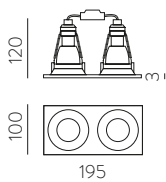

FINISH	LAMP		ON/OFF
1 Light	☐	1xG10 LED	Ø70	P37251B
2 Lights	☐	2xG10 LED	Ø185x90	P37252B

FINISH | ☐ TEXTURED WHITE | BLANCO TEXTURADO

☐ IP20 ☐ IK06 ☐

ALUMINIUM | ALUMINIO