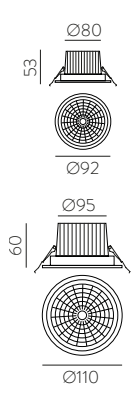

FINISH	WATT	LUM (Real)		K	ON/OFF	TRIAC	DALI/PUSH
90mm							
□	8W	730	$\varnothing 80$	3000	E3985000B	E3985000BDT	E3985000BDP
110mm							
□	13W	1360	$\varnothing 95$	3000	E3985100B	E3985100BDT	E3985100BDP

FINISH | □ TEXTURED WHITE | BLANCO TEXTURADO

MINIMUM QTY REQUIRED 10 UNITS - CANTIDAD MÍNIMA REQUERIDA 10 UDS.

IP65 IK06 CRI>90

Incl

60°

MacAdam Steps 3

L80B10 $\geq 60.000h$

ALUMINIUM - POLYCARBONATE | ALUMINIO - POLICARBONATO