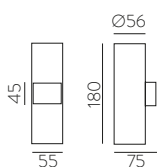

LED BULBS
Pag. 484

FINISH	LAMP	ON/OFF
□	2xGU10 LED	A37640B
■		A37640N

FINISH | □ TEXTURED WHITE | BLANCO TEXTURADO ■ TEXTURED BLACK | NEGRO TEXTURADO

⊕ IP20 IK06

ALUMINIUM | ALUMINIO