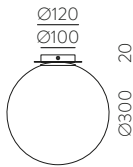

Ceiling 2	■				P39461800
		1xE27 LED	□	IP44	
	● NEW ■				P3946180N