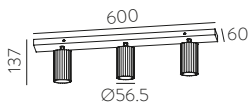

FINISH	LAMP	CLASS			ON/OFF
1 | Wall 1L	☐					A3951080B
	☒	1xGU10 LED		-		A3951080N
	☒					A3951080O
2 | Wall 2L	☐					A3951180B
	☒	2xGU10 LED		-		A3951180N
	☒					A3951180O
3 | Ceiling 1L	☐					P3951080B
	☒	1xGU10 LED		-		P3951080N
	☒					P3951080O
4 | Spot 1L	☐					P3951180B
	☒	1xGU10 LED		-		P3951180N
	☒					P3951180O
5 | Spot Recessed 1L	☐					E3951080B
	☒	1xGU10 LED		Ø44		E3951080N
	☒					E3951080O
6 | Track 1L (3-PHASE)	☐					T3951080B
	☒	1xGU10 LED		-		T3951080N
	☒					T3951080O
7 | Round Ceiling 3L	☐					P3951280B
	☒	3xGU10 LED		-		P3951280N
	☒					P3951280O
8 | Square Ceiling 3L	☐					P3951380B
	☒	3xGU10 LED		-		P3951380N
	☒					P3951380O
9 | Square Ceiling 4L	☐					P3951480B
	☒	4xGU10 LED		-		P3951480N
	☒					P3951480O
10 | Pendant 1L	☐					C3951080B
	☒	1xGU10 LED		-		C3951080N
	☒					C3951080O

FINISH | ☐ WHITE | BLANCO ☒ BLACK | NEGRO ☒ TECHNICAL GOLD - BLACK | ORO TÉCNICO - NEGRO

IP20 IK06

ALUMINIUM | ALUMINIO

Technical Lighting / Iluminación técnica