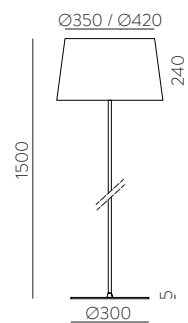

Floor Lamp

■					H8202080N
NEW ■	1xE27 LED	□	✓	□	H8202080B