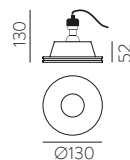

YOTA

TRIMLESS

LED BULBS
Pag. 484

FINISH	LAMP	ON/OFF
□	1xGU10 LED	P34081B

FINISH | □ WHITE | BLANCO

PLASTER | ESCAYOLA

Technical Lighting / Iluminación técnica

GAMMA

TRIMLESS

LED BULBS
Pag. 484

FINISH	LAMP	ON/OFF
□	1xGU10 LED	E34091B

FINISH | □ WHITE | BLANCO

PLASTER | ESCAYOLA