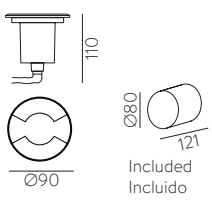

2 Directions	■	1xGU10 LED	E2066080IN

FINISH | ■ ALUMINIUM | ALUMINIO

⊕ IP67 IK08 □ ✖ ⚡ ⚙️ Ø80x121

ALUMINIUM ADC12 - TEMPERED GLASS | ALUMINIO ADC12 - CRISTAL TEMPLADO