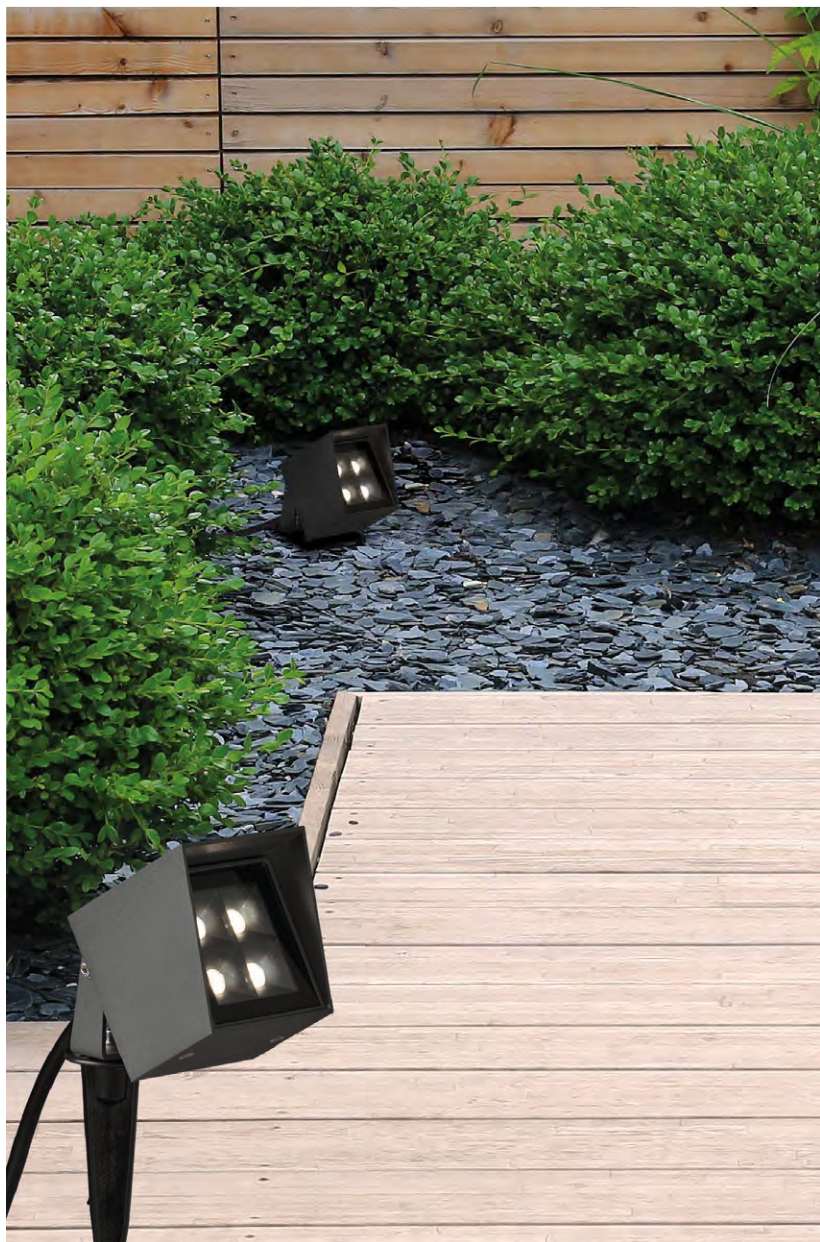

■	7W	340	3000	H2075000GR	✗	✗
---	----	-----	------	------------	---	---

INCLUDED

FINISH | ■ ANTHRACITE | ANTRACITA

L80B20 ≥50.000h

ALUMINIUM | ALUMINIO

APUS

Outdoor / Iluminación exterior

INCLUDED