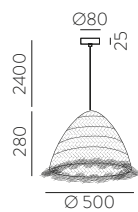

FINISH	LAMP	ON/OFF
■	1xE27 LED	C393250NA

FINISH | ■ NATURAL RAFFIA - TEXTURED BLACK | RAFIA NATURAL - NEGRO TEXTURADO

⊕ IP20 IK05 □ ✖

NATURAL RAFFIA - METAL | RAFIA NATURAL - METAL