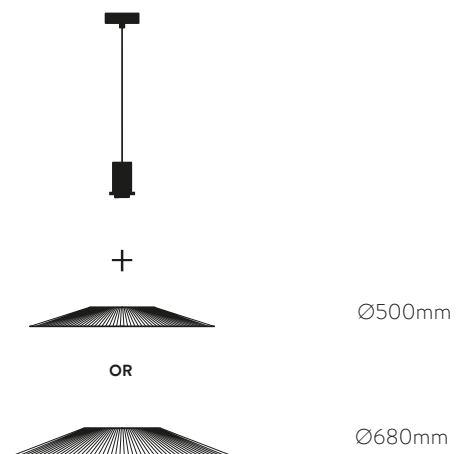

Pendant Lamp (Base) | Colgante (Base)