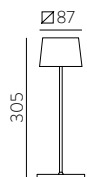

Touch control
Botón táctil

Stepless dimming
Dimado progresivo

Lighting time
Tiempo alumbrado
9h-100%

Charger included
Cargador incluido

FINISH	WATT	LUM (Real)	K	ON/OFF
□	3W	180	2700-3200-4000	S8218030B
■				S8218030N
■				S8218030MAR
■				S8218030VE