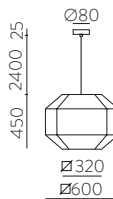

FINISH	LAMP	ON/OFF
450mm	□	1xE27 LED	C3917481BN
	□		C3917482BN
600mm	□	1xE27 LED	C3917681BN
	□		C3917682BN

MultiPack

MultiPack

FINISH | □ WHITE - BLACK | BLANCO - NEGRO

PENDANT KIT WHITE | KIT COLGANTE BLANCO

PENDANT KIT BLACK | KIT COLGANTE NEGRO

IP20 IK05

CUSTOM

COTTON - METAL | ALGODÓN - METAL