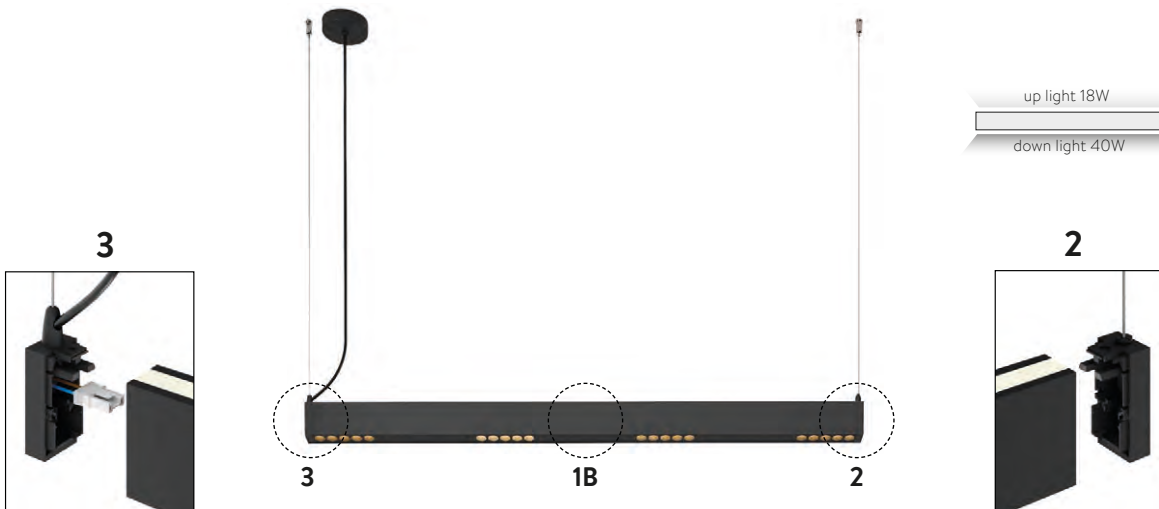

(* Use one power supply led modules each 350W maximum | Usar una conexión a red cada máximo 350W