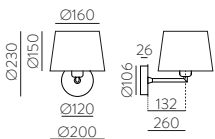

FINISH	LAMP	WATT	LUM (Real)	K	RAL	ON/OFF
■						A8202082N
□	1xE27 LED	3W	285	3000	✗	A8202082B
■						A8202082NSP
□	1xE27 LED	3W	285	3000	✗	A8202082BSP

USB output: 5V-2.1A

FINISH | ■ TEXTURED BLACK | NEGRO TEXTURADO □ TEXTURED WHITE | BLANCO TEXTURADO □ WHITE SHADE | PANTALLA BLANCA

⊕ IP20 IK05 CRI>90 incl USB type A USB type C Visual Comfort MacAdam Step≤3 **L80B20 ≥50.000h** METAL - COTTON | METAL - ALGODÓN