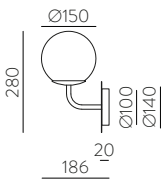

METAL - DOUBLE LAYER GLASS | METAL - CRISTAL DOBLE CAPA

PARMA

PARMA

EXTENDED FAMILY
Pag. 46-51

LED BULBS
Pag. 484

LED max. 95
Ømax. 45mm

LED max. 95
Ømax. 45mm

LED max. 145
Ømax. 45mm