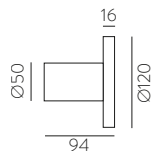

CORVUS

Wall

FINISH	WATT	LUM (Real)	K	CLASS	IP	ON/OFF	TRIAC	DALI/PUSH
RAL ■	7.5W	675	3000	⊕	IP54	-	A3945001N	A3945000NDT A3945000NDP