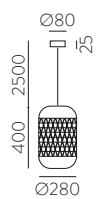

Ømax.
100mm

FINISH

LAMP

ON/OFF

1xE27 LED

C3931082NA

C3931081NA

FINISH | ■ NATURAL RATTAN | RATTAN NATURAL

■ PENDANT KIT WHITE | KIT COLGANTE BLANCO

■ PENDANT KIT BLACK | KIT COLGANTE NEGRO

IP20 IK05

NATURAL RATTAN - METAL | RATTAN NATURAL - METAL