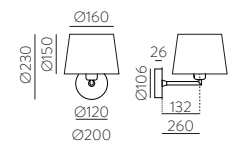

FINISH	LAMP	WATT	LUM (Real)	K	RAL	ON/OFF
■						A8202082N
□	1xE27 LED	3W	285	3000	✗	A8202082B
■						A8202082NSP
□	1xE27 LED	3W	285	3000	✗	A8202082BSP

USB output: 5V-2A

FINISH | ■ TEXTURED BLACK | NEGRO TEXTURADO   □ TEXTURED WHITE | BLANCO TEXTURADO   □ WHITE SHADE | PANTALLA BLANCA

IP20 IK05 CRI>90   incl   USB type A   USB type C   Visual Comfort   MacAdam Step≤3   **L80B20 ≥50.000h**   METAL - COTTON | METAL - ALGODÓN

Collections / Colecciones

Wall

FINISH	LAMP	RAL	ON/OFF
■			A8202080N
NEW □	1xE27 LED	✓	A8202080B
■			A8202080NSP
NEW □	1xE27 LED	✓	A8202080BSP