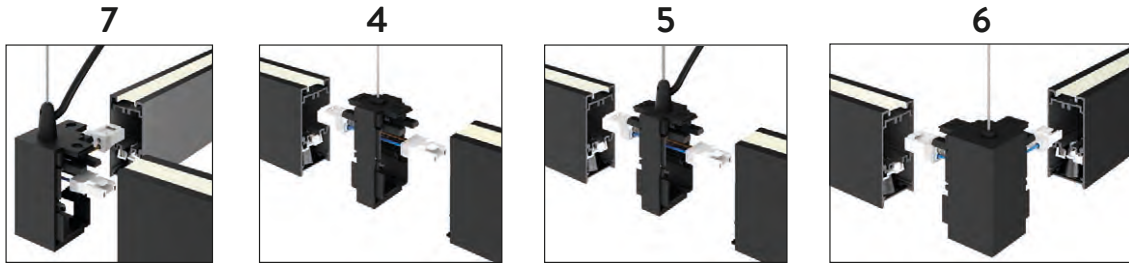

INVISIBLE SYSTEM NEW