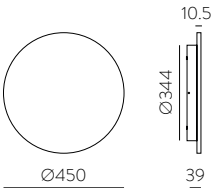

FINISH	WATT	LUM (Real)	SLIDE SWITCH (K)	ON/OFF	TRIAC	DALI/PUSH
200mm	□				A3966070B	A3966070BDT	A3966070BDP
A	■	10W	640	2700-3000	A3966070N	A3966070NDT	A3966070NDP
	■				A3966070O	A3966070ODT	A3966070ODP
300 mm	□				A3966170B	A3966170BDT	A3966170BDP
B	■	11W	760	2700-3000	A3966170N	A3966170NDT	A3966170NDP
	■				A3966170O	A3966170ODT	A3966170ODP
450mm	□				A3966270B	A3966270BDT	A3966270BDP
A	■	15W	1140	2700-3000	A3966270N	A3966270NDT	A3966270NDP
	■				A3966270O	A3966270ODT	A3966270ODP
600mm	□				A3966370B	A3966370BDT	A3966370BDP
B	■	20W	1350	2700-3000	A3966370N	A3966370NDT	A3966370NDP
	■				A3966370O	A3966370ODT	A3966370ODP

⊗ MINIMUM QTY REQUIRED 10 UNITS - CANTIDAD MÍNIMA REQUERIDA 10 UDS.

ANY COLOUR AVAILABLE, MOQ OF 10 UNITS. CONSULT OUR SALES TEAM.
CUALQUIER COLOR DISPONIBLE, CANTIDAD MÍNIMA 10 UDS. CONSULTA A NUESTRO EQUIPO COMERCIAL.

FINISH | □ WHITE TEXTURED | BLANCO TEXTURADO ■ TEXTURED BLACK | NEGRO TEXTURADO ■ TECHNICAL GOLD | ORO TÉCNICO

IP65 IK08 CRI>90 COMPATIBLE CASAMBI MacAdam Step 3 L80B10 ≥60.000h ALUMINIUM - POLICARBONATE | ALUMINIO - POLICARBONATO

Outdoor / Iluminación exterior