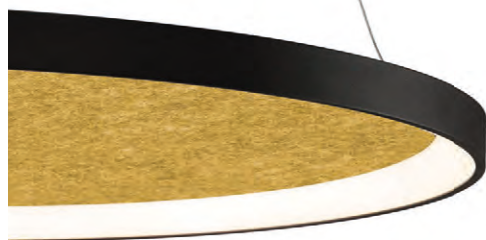

FINISH | □ TEXTURED WHITE - OPAL | BLANCO TEXTURADO - OPAL ■ TEXTURED BLACK - OPAL | NEGRO TEXTURADO - OPAL

IP20 IK05 CRI>90

COMPATIBLE CASAMBI

L80B10 ≥60.000h

METAL - ACRYLIC | METAL - ACRÍLICO

GRACE

 ACOUSTIC PANEL