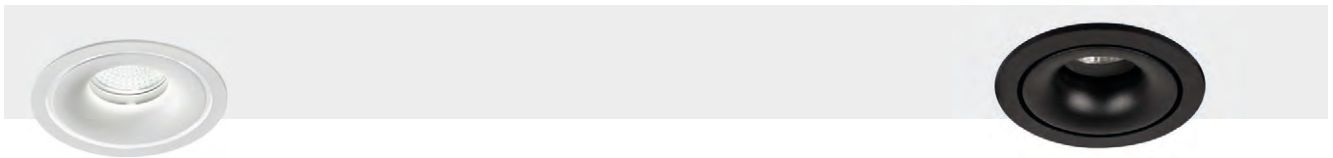

LED BULBS
Pag. 484

Recessed	FINISH	LAMP		ON/OFF
	□	1xGU10 LED		P36881B
	■			P36881N

IP20 IK06 UGR <18 METAL - ALUMINIUM | METAL - ALUMINIO

FINISH | □ TEXTURED WHITE | BLANCO TEXTURADO ■ TEXTURED BLACK | NEGRO TEXTURADO