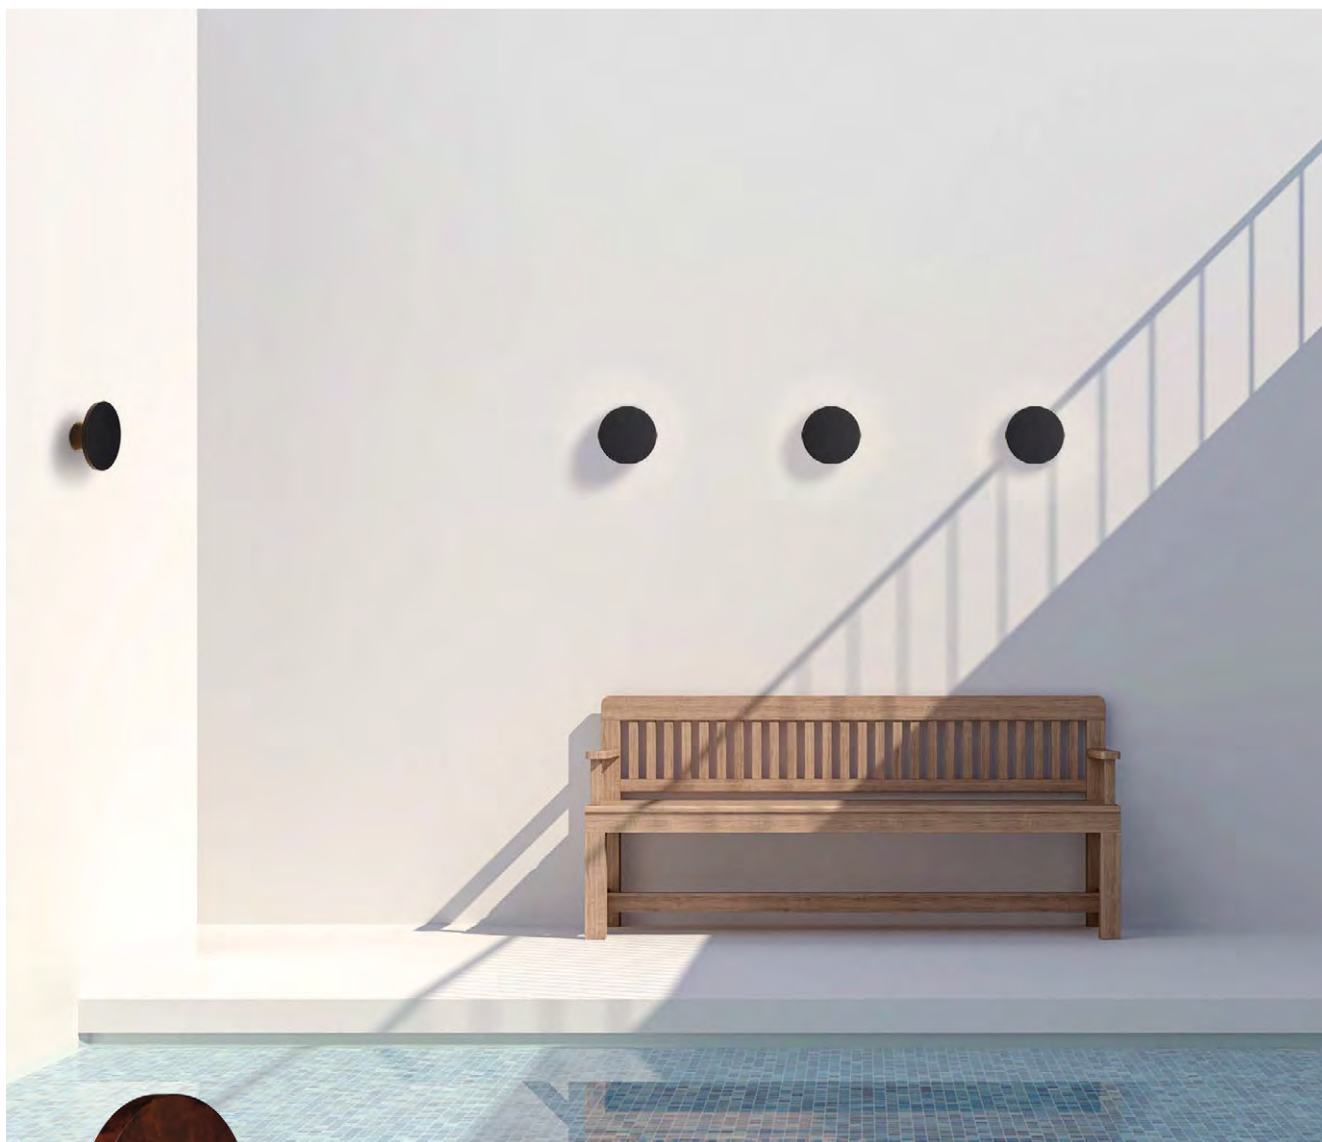

FINISH | ■ TEXTURED BLACK - OPAL | NEGRO TEXTURADO - OPAL

L80B20 ≥50.000h

ALUMINIUM - ACRYLIC | ALUMINIO - ACRÍLICO

CORVUS

Outdoor / Iluminación exterior

CORTEN STEEL COLOUR & ANY COLOURS AVAILABLE, MOQ OF 10 UNITS.
CONSULT OUR SALES TEAM